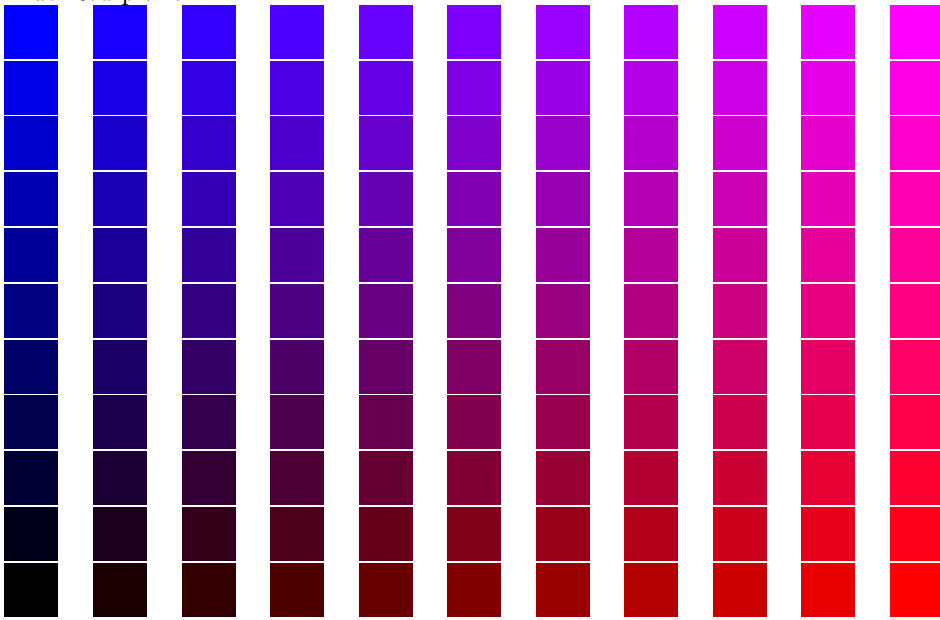

RGB Color Examples

Blue-Red plane

Blue-Green plane

Green-Red plane

Gray vector

Magenta-Yellow plane

Cyan-Yellow plane

Cyan-Magenta plane