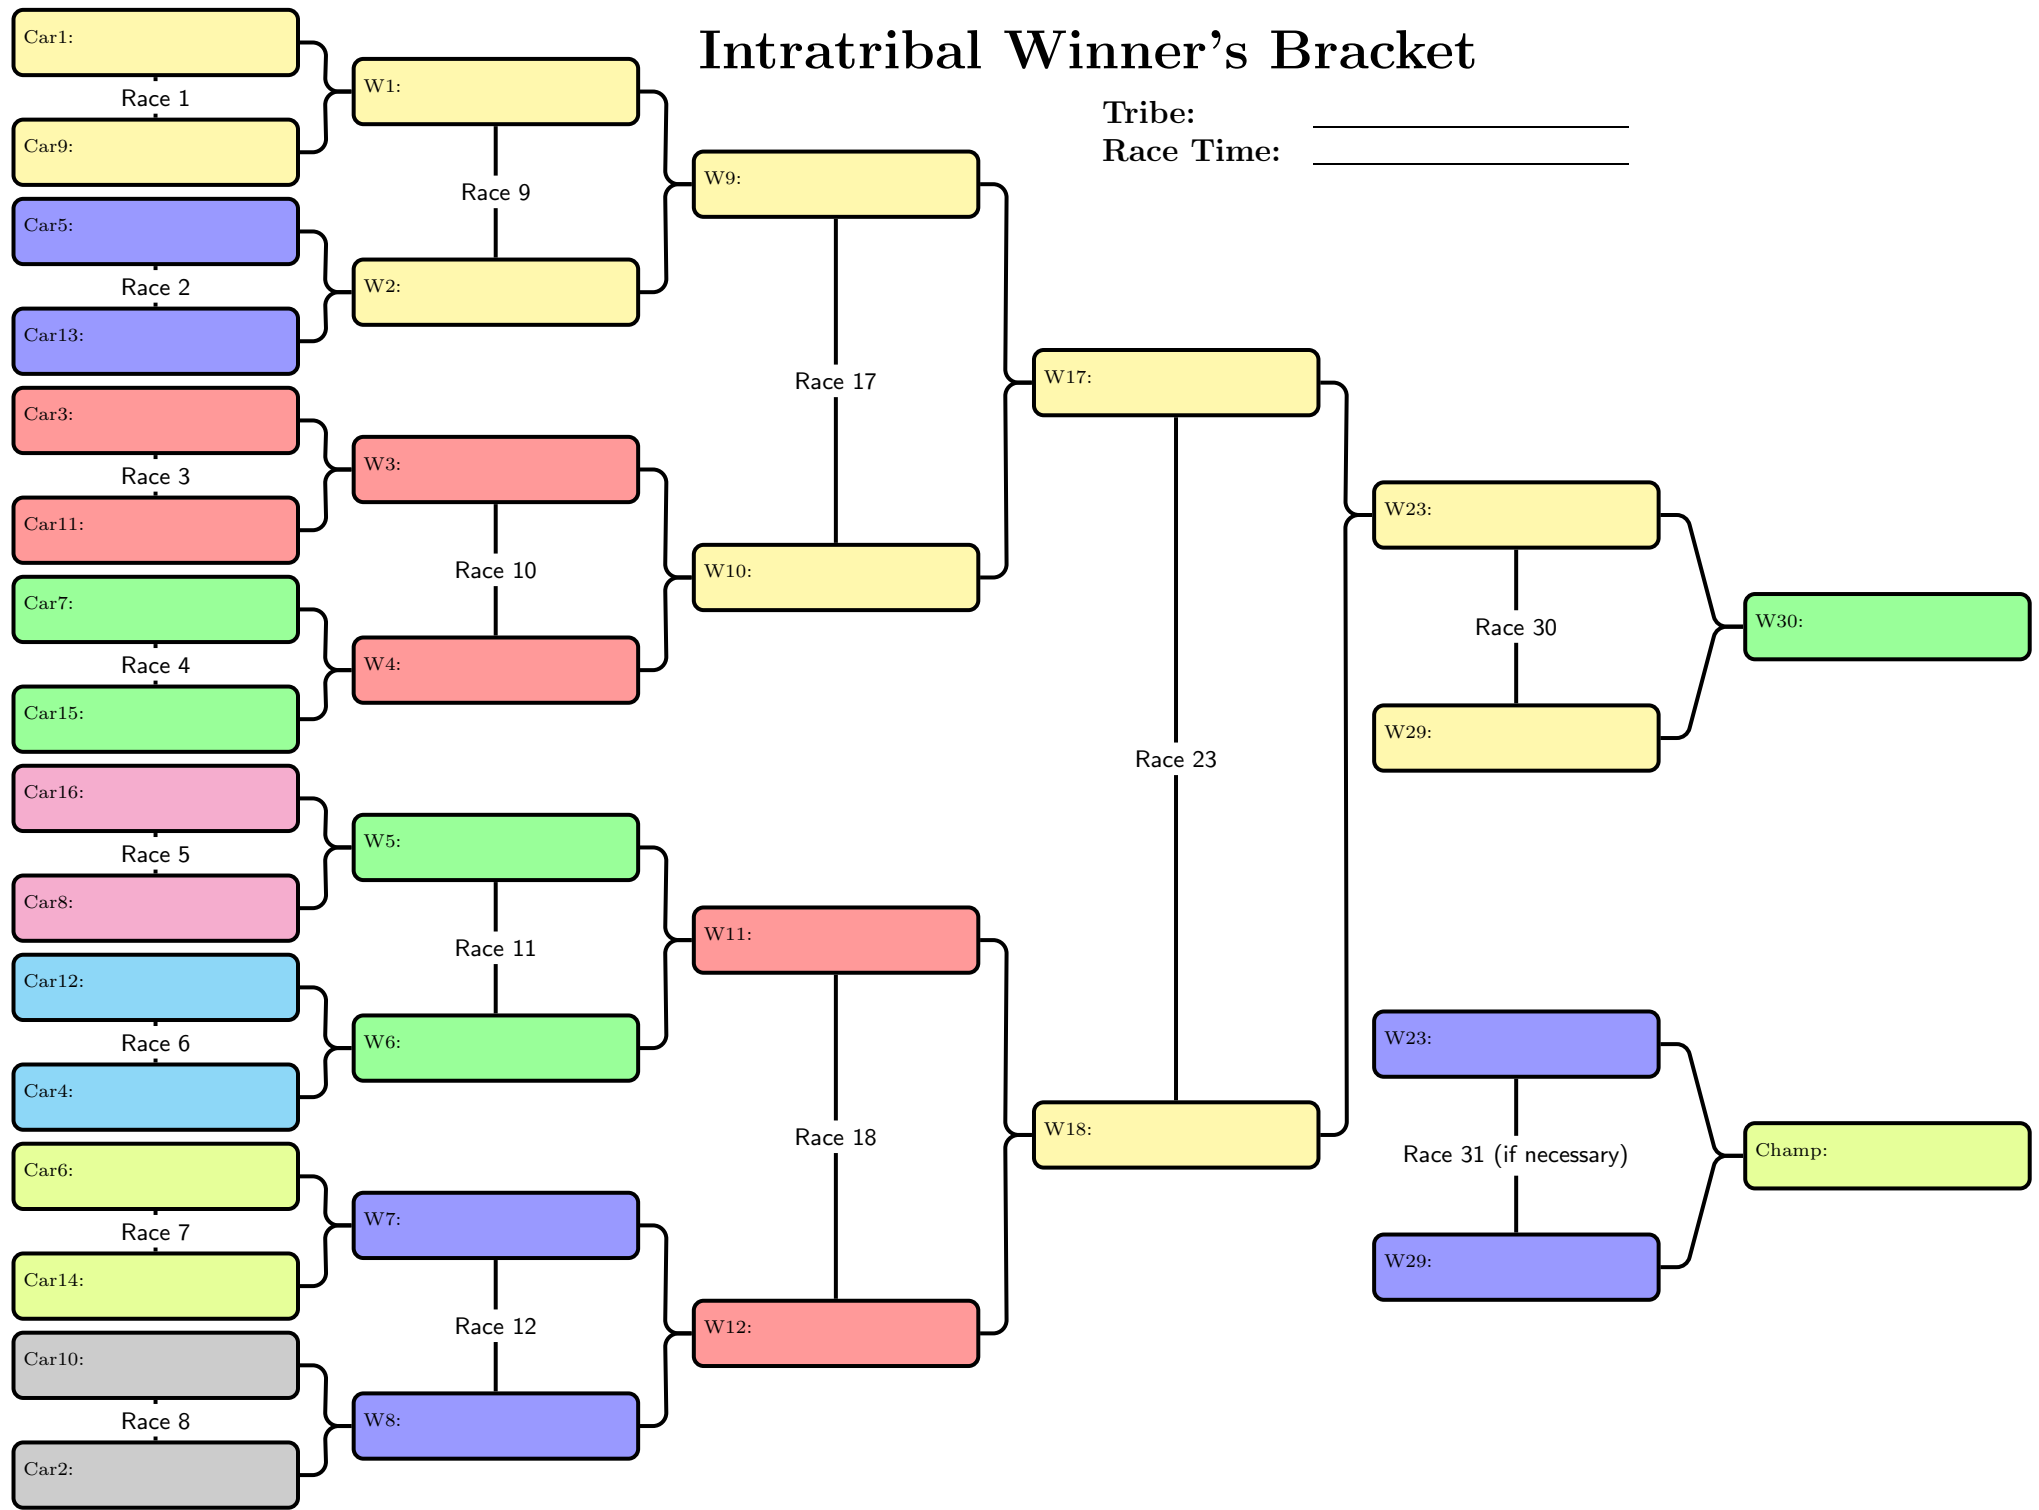

# Intratribal Winner's Bracket

Tribe: \_\_\_\_\_  
Race Time: \_\_\_\_\_

# Intratribal Loser's Bracket

Tribe: \_\_\_\_\_  
Race Time: \_\_\_\_\_

# Intertribal Competition